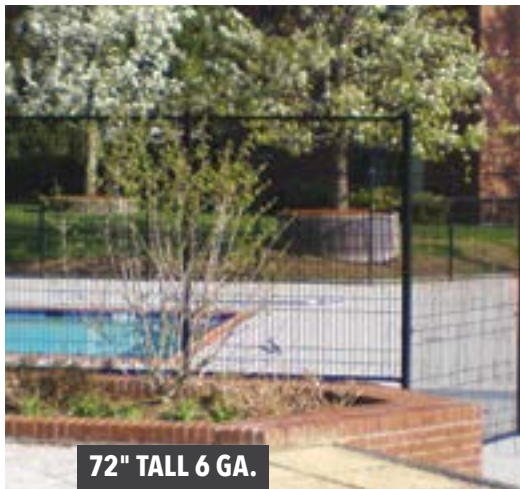

- 48", 60" and 72" height options
- Stack panels for custom heights
- Flush bottom rails meet pool codes
- Stronger than chain link
- Durable welded construction

60" TALL 4 GA.

60" TALL 6 GA.

72" TALL 6 GA.

72" TALL 4 GA.

**100% FABRICATED,
COATED & PACKAGED
IN THE USA**

**EVERY FENCE COMES
WITH A LIFETIME
WARRANTY**

**MADE POSSIBLE BY OUR
FENCCOAT FINISH &
SUPERIOR DESIGN**

SPECIFICATIONS

Vertical Wires	4 ga. (.225") or 6 ga. (.192")
Vertical Wire Spacing (on center)	3½" for 4 ga. or 1¾" for 6 ga.
Horizontal Wires	6 ga.
Horizontal Rails	1" sq. x 18 ga. (.049")
Posts Options	2" sq. x 16 ga. (Standard) 2½" sq. x 16 ga.
Standard Post Spacing (on center)	72"